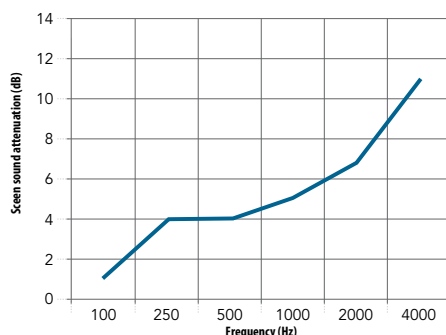

Screen sound attenuation
Screen sound attenuation measure the reduction in sound (sound pressure level) between a source and listener with a screen in-between. The screen sound attenuation (reduction) is expressed in decibel dB(A).

	125 Hz	250 Hz	500 Hz	1000 Hz	2000 Hz	4000 Hz
1,30 m² (1,00 x 1,30 m) (calculated value)	0.70	1.30	2.00	2.50	2.65	2.60
2,16 m² (1,20 x 1,80 m) (measured value)	1.15	2.20	3.30	4.10	4.35	4.30
2,21 m² (1,70 x 1,30 m) (calculated value)	1.20	2.25	3.35	4.20	4.50	4.40

Total size of test object:
3,40 x 1,30m

Frequency (Hz)	Screen sound attenuation (dB)
125	1
250	4
500	4
1000	5
2000	7
4000	11

ΔL_s	5
$\Delta L_{s,w}$	4

Total size of test object:
4,80 x 1,80m

Frequency (Hz)	Screen sound attenuation (dB)
125	2
250	6
500	7
1000	7
2000	10
4000	12

ΔL_s	7
$\Delta L_{s,w}$	7