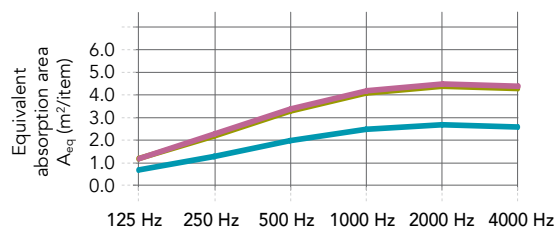

- Office
- Education
- Leisure
- Healthcare

Module size (Width x Height x Depth) (mm)	Weight (kg/unit)
1000 x 1300 x 61	10
1700 x 1300 x 61	17
1200 x 1800 x 61	15

Frame depth is always 61mm. Possibility to customize panel sizes on demand.

Minimum size (W x H): 800 x 1000

Maximum size: (W x H): 2400 x 2000

Steel base options

Flat, elevated and wheel steel bases are available in two colours matching the frame.

Performance

Sound absorption
 A_{eq} (m²/item)

Screen sound attenuation
 Screen sound attenuation measure the reduction in sound (sound pressure level) between a source and listener with a screen in-between. The screen sound attenuation (reduction) is expressed in decibel dB(A).