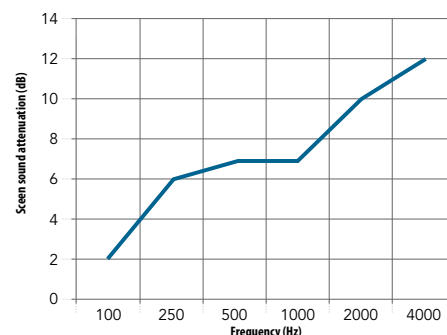

Reaction to fire
B-s1,d0
Based on EN 13501-1

Indoor environment
Rockfon ceiling products are classified in Class E1 in accordance with EN 13964 (EN 717-1).

Cleaning

- Frame: Vacuum, damp cloth, and low pressure foam cleaning
- Canvas: Vacuum, damp cloth, and washing in normal machine wash cycle up to 70 degrees

Material Health
All materials used in Rockfon products are screened against the list of substances restricted under REACH and do not contain substances of very high concern (SVHC). Rockfon stone wool fibres comply with the safe fibre EU regulation and hold an EUCEB certification.

Hygiene
Stone wool provides no sustenance to microorganisms

Recyclability
Fully recyclable stone wool