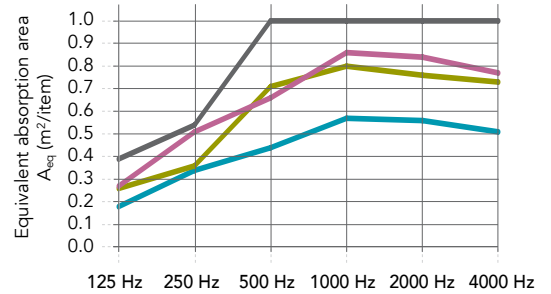

Rectangular 1200x300x50 mm: single baffle (1 baffle/m²; row distance: 83 cm)	0.18	0.34	0.44	0.57	0.56	0.51
Rectangular 1200x600x50 mm: single baffle (1 baffle/m²; row distance: 83 cm)	0.26	0.36	0.71	0.80	0.76	0.73
Rectangular 1800x300x50 mm: single baffle (0,7 baffle/m²; row distance: 83 cm)*	0.27	0.51	0.66	0.86	0.84	0.77
Rectangular 1800x600x50 mm: single baffle (0,7 baffle/m²; row distance: 83 cm)*	0.39	0.54	1.07	1.20	1.14	1.09