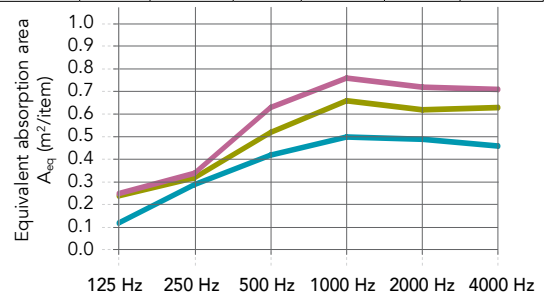

Wave 1200x150/300x50 mm: single baffle (1 baffle/m²; row distance: 83 cm)	0.12	0.29	0.42	0.50	0.49	0.46
Wave 1200x300/450x50 mm: single baffle (1 baffle/m²; row distance: 83 cm)	0.24	0.32	0.52	0.66	0.62	0.63
Wave 1200x450/600x50 mm: single baffle (1 baffle/m²; row distance: 83 cm)	0.25	0.34	0.63	0.76	0.72	0.71

Reaction to fire

A1

Light reflection

79%

Humidity and sag resistance

Up to 100% RH

Rockfon Contour is not suitable for use in swimming pools or outdoors.

For more information, please contact Rockfon.

Cleaning

- Vacuum

Hygiene

Stone wool provides no sustenance to microorganisms

Recyclability

Fully recyclable stone wool

Indoor environment

Rockfon ceiling products are classified in Class E1 in accordance with EN 13964 (EN 717-1). Rockfon ceiling products have a very low release of VOCs. A selection of Rockfon products have achieved the following performance levels and labels in indoor air emissions:

Material Health

All materials used in Rockfon products are screened against the list of substances restricted under REACH and do not contain substances of very high concern (SVHC). Rockfon stone wool fibres comply with the safe fibre EU regulation and hold an EUCEB certification.