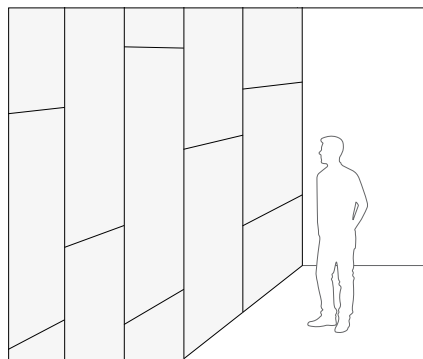

DATASHEET

Rockfon Canva® Wall panel

Sounds Beautiful

Rockfon Canva® Wall panel

- Rockfon Canva Wall panel is a versatile solution for improving acoustics in a variety of environments.
- Size and print can be customised to suit the user’s mood, room purpose, or brand preference as a single piece element or with customized puzzle combinations and oversize dimensions allowing for entire spaces to be decorated with flawless acoustic design.
- Detachable, washable and replaceable canvas.
- Choose from our 34 inspirational Colours of Wellbeing range or design your own graphic layout. Mix and match with 10 different frame colours to create a unique statement for your space.
- Crafted with sustainability in mind, Rockfon Canva Wall panel uses 75% recycled aluminum for the frame and 100% recycled polyester for the textile canvas, ensuring a lower-emission solution without compromising on quality or aesthetics.
- Fast and Easy installation. Panels arrive either fully assembled for single panels and puzzle options or as an easy assembly option for oversize possibilities.
- High performing product with a long performance life.
- Designed by Akuart

Module size (Width x Height x Depth) (mm)	Weight (kg/unit)
900 x 1800 x 50	9.5
1200 x 1800 x 50	12.0
1200 x 2100 x 50	14.0
1200 x 2400 x 50	15.5
1200 x 900 x 50	7.0
900 x 600 x 50	4.0

Frame depth is always 50 mm. Possibility to customize panel sizes on demand.
 Minimum size (WxH/HxW) = 150-500 x 500 mm
 Maximum size (WxH/HxW) = 13000 x 3000 mm

Single frame statement

A plug-and-play single frame artwork to enhance wellbeing.

Sizes from (WxH/HxW):
150-500x500mm – 4000x2000mm

Custom puzzle solution

A customised wall design with multiple Rockfon Canva Wall panels in different sizes, connected like a puzzle.

Sizes from (WxH/HxW):
150-500x500mm – 4000x2000mm

Oversize panel

Wall panels up to 13x3 meters, allowing you to decorate large wall areas with a single seamless panel.

Sizes from (WxH/HxW):
4000x2000 mm – 13000x3000mm