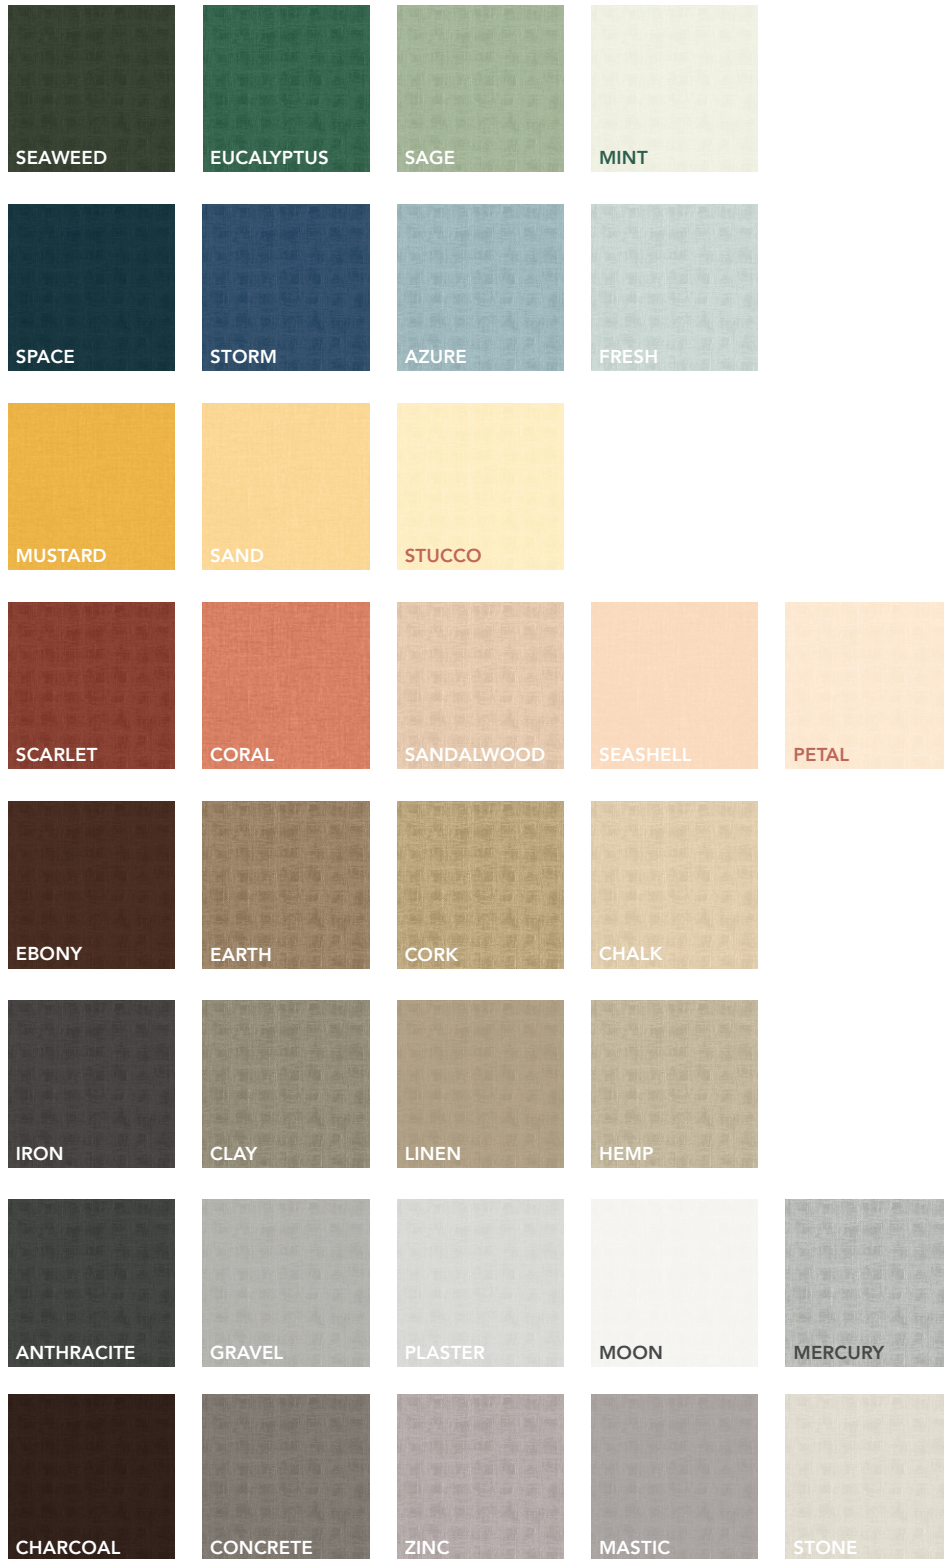

Frame colours

Canvas colours

Custom graphic options

Contact your local Rockfon partner to get your choice of image, artwork, graphic design or other visual layout on the canvas surface in high resolution quality print.

All standard colours are printed on the textile with a texture weave pattern.

The Canva surface colours are close textile colour matches to the Rockfon Color-all® products. Colours may vary slightly between different production batches. Reproduction of colours may vary between print and reality. Please note that black frames combined with light coloured canvas can create a shadow effect close to the Canva. Surface textile in 'Mercury' colour does not have a metallic appearance.

Wall panel: The Rockfon Canva textile has a "visual direction". This means that the colours might differ depending on whether the element is hung in vertical or horizontal orientation.

06.2026 | All colour codes mentioned are based on the NCS - Natural Colour System® property of and used on license from NCS Colour AB, Stockholm 2012 or the RAL colour standard. Subject to alterations in range and product technology without prior notice. Rockfon accepts no responsibility for printing errors.