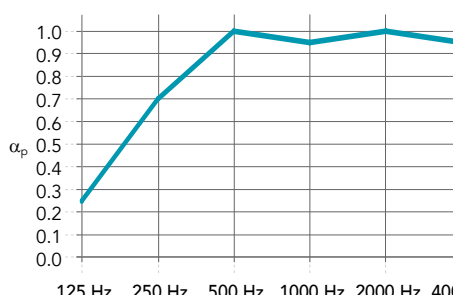

Single frame statement

A plug-and-play single frame artwork to enhance wellbeing.

Sizes from (WxH/HxW):
150-500x500mm – 4000x2000mm

Custom puzzle solution

A customised wall design with multiple Rockfon Canva Wall panels in different sizes, connected like a puzzle.

Sizes from (WxH/HxW):
150-500x500mm – 4000x2000mm

Oversize panel

Wall panels up to 13x3 meters, allowing you to decorate large wall areas with a single seamless panel.

Sizes from (WxH/HxW):
4000x2000 mm – 13000x3000mm

Performance

Sound absorption
 α_w : 0.95 (Class A)

Product thickness (mm)
 / Total installation depth
 (mm)

Product thickness (mm) / Total installation depth (mm)	125 Hz	250 Hz	500 Hz	1000 Hz	2000 Hz	4000 Hz	α_w	Absorption class	NRC
50 / 50	0.25	0.70	1.00	0.95	1.00	0.95	0.95	A	0.95