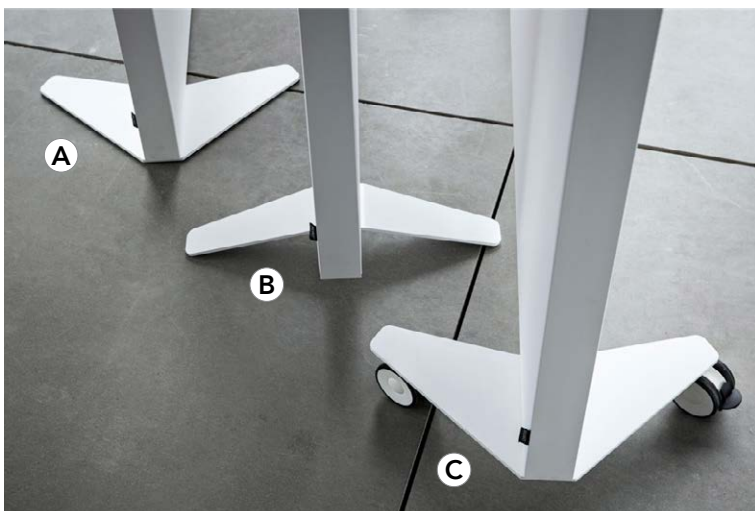

DATASHEET

Rockfon Canva® Floor screen

Sounds Beautiful

Rockfon Canva® Floor screen

- Rockfon Canva Floor Screens are a flexible approach to improve acoustics in spaces with zones and shielded areas while still allowing for focus and creativity
- Size and print can be customised to suit the user's mood, room purpose, or brand preference
- Detachable, washable and replaceable canvas
- Choose from our 34 inspirational Colours of Wellbeing range or design your own graphic layout for that personal touch
- Panels arrive fully assembled, so installation is fast and easy by securing the feet to the panel frame
- Designed by Akuart

Product Description

- Absorber: 40 mm stone wool absorber
- Frame: 61 mm powder coated matt aluminium frame
- Surface: printed textile
- Three steel base options: flat, elevated and with wheels

Application Areas

- Office
- Education
- Leisure
- Healthcare

Module size (Width x Height x Depth) (mm)	Weight (kg/unit)
1000 x 1300 x 61	10
1700 x 1300 x 61	17
1200 x 1800 x 61	15

Frame depth is always 61mm. Possibility to customize panel sizes on demand.
Minimum size (W x H): 800 x 1000
Maximum size: (W x H): 2400 x 2000
Stability rule: $H < 2 \times W$

Steel base options

Flat, elevated and wheel steel bases are available in two colours matching the frame.

Flat (A): W = 479mm
Elevated (B): W x H = 504 x 80mm
Wheeled (C): W x H = 479 x 71,5mm

W = total width of base (left to right)
H = base height (floor screen size is excl. base height)