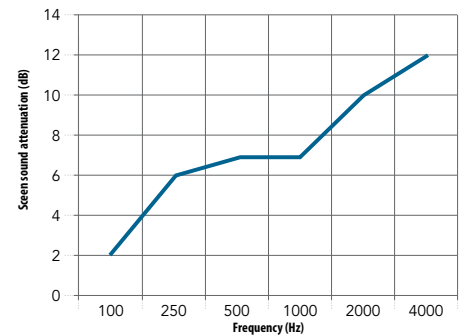

Reaction to fire
B-s1,d0
Based on EN 13501-1

Cleaning
- Frame: Vacuum, damp cloth, and low pressure foam cleaning
- Canvas: Vacuum, damp cloth, and washing in normal machine wash cycle up to 40 degrees

Hygiene
Stone wool provides no sustenance to microorganisms

Recyclability
Fully recyclable stone wool

Indoor environment
Rockfon Canva has a low release of VOCs.

Material health
All materials used in Rockfon products are screened against the list of substances restricted under REACH or recognized as Substances of Very High Concern (SVHC) on an ongoing basis. Rockfon stone wool fibres comply with the safe fibre EU regulation and hold an EUCEB certification.