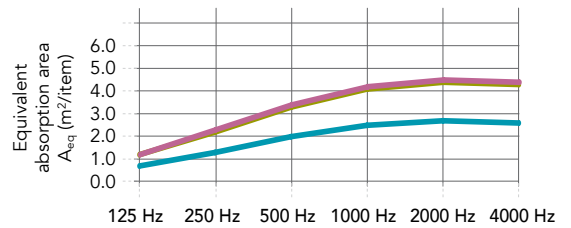

Steel base options

Flat, elevated and wheel steel bases are available in two colours matching the frame.

Flat (A): W = 479mm
Elevated (B): W x H = 504 x 80mm
Wheeled (C): W x H = 479 x 71,5mm

W = total width of base (left to right)
H = base height (floor screen size is excl. base height)

Performance

Sound absorption
 A_{eq} (m²/item)

Screen sound attenuation
 Screen sound attenuation measure the reduction in sound (sound pressure level) between a source and listener with a screen in-between. The screen sound attenuation (reduction) is expressed in decibel dB(A).