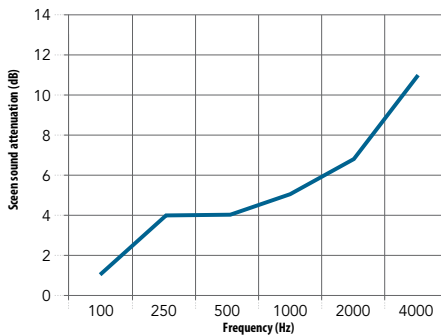

Total size of test object:
4,80 x 1,80m

Frequency (Hz)	Screen sound attenuation (dB)
125	2
250	6
500	7
1000	7
2000	10
4000	12

ΔL_s	7
$\Delta L_{s,w}$	7