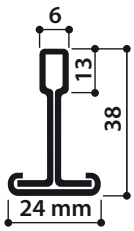

DATASHEET

Chicago Metallic[™] T24 3810

Sounds Beautiful

Chicago Metallic™ T24 3810

- 24 mm grid with universal mainrunner and joggled-end cross tees
- 38mm main and cross tees for heavy load bearing and compatibility with accessories.
- A strong and stable grid which can be easily demounted
- Used to create concealed and exposed ceiling solutions
- Fire rating A1 as per EN 13501-1
- An audible 'click' for fast and accurate installation

Cross-section

Compatible tiles

Coupling

Joggled end

Assortment

Product group		Component description	Height (mm)	Length (mm)	Body Material thickness	Colour	Pcs per pack	Lm per pack	Kg per pack
Main runner									
T24 MR CLICK		Main runner T24 Click	38	3600	0.4mm	02	20	72	29.3
Cross tee									
T24 CT CLICK		Cross tee T24 Click	38	600	0.27mm	02	60	36	9.8
T24 CT CLICK			38	1200	0.27mm	02	60	72	19.1
Wall angle options									
L24x24		L Wall angle 24 x 24mm	24	3000	0.4mm	02	40	120	19.7
W20x10x10x14		W Profile 20 x 10 x 10 x 14mm	20	3000	0.4mm	02	40	120	20
Accessories									
FH B		Hanger. Height 57.5mm. Max weight 35kg	57.5	21.5			200		3.21

Position of slots and suspension holes

Product group	Component description	Height (mm)	Length (mm)	Slots	Distance between slots (mm)
T24 MR CLICK	Main runner T24 Click	38	3600	24	 75 / 150 / 22 x 150 / 75
T24 CT CLICK	Cross tee T24 Click	38	600	0	 600
T24 CT CLICK		38	1200	1	 600 / 600

Performance

Load bearing capacity

Kg/m ²	
Hanger distance (mm)	Maximum deflection
1200	3.3 mm
	21

Reaction to fire

Non-combustible

Sounds Beautiful