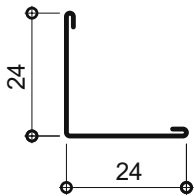

Assortment

Product group		Component description	Length (mm)	Colour	Pcs per pack	Lm per pack	Kg per pack
Wall angle options							
L24x24		L Wall angle 24 x 24mm	3000	02	40	120	16,8
L24x24			3000	02	40	120	19,7
L20x14		L Wall angle 20 x 14mm	3000	02	40	120	14,78
L24x14		L Wall angle 24 x 14mm	3000	02	40	120	15,6

Product description

L24x24

- • Symmetrical 24 x 24mm wall angle with hemmed edges
- Profile can be used from both sides

Body Material thickness 0,33 mm

L24x24

- • Symmetrical 24 x 24mm wall angle with hemmed edges
- Profile can be used from both sides

Body Material thickness 0,4 mm

L20x14

- • Asymmetrical 20 x 14mm wall angle with hemmed edges
- Profile can be used from both sides

• Narrow face to meet high aesthetic requirements
Body Material thickness 0,4 mm

L24x14

- • Asymmetrical 24 x 14mm wall angle with hemmed edges
- Profile can be used from both sides
- Narrow face to meet high aesthetic requirements
- High mounting surface of 24mm

Body Material thickness 0,4 mm