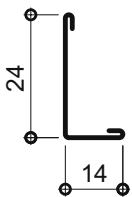

Assortment

Product group		Component description	Length (mm)	Colour	Pcs per pack	Lm per pack	Kg per pack
Wall angle options							
L24x24		L Wall angle 24 x 24mm	3000	02	40	120	16,8
L24x24			3000	02	40	120	19,7
L20x14		L Wall angle 20 x 14mm	3000	02	40	120	14,78
L24x14		L Wall angle 24 x 14mm	3000	02	40	120	15,6

Product description

L24x24

- • Symmetrical 24 x 24mm wall angle with hemmed edges
- Profile can be used from both sides

Body Material thickness 0,33 mm

L24x24

- • Symmetrical 24 x 24mm wall angle with hemmed edges
- Profile can be used from both sides

Body Material thickness 0,4 mm

L20x14

- • Asymmetrical 20 x 14mm wall angle with hemmed edges
- Profile can be used from both sides

• Narrow face to meet high aesthetic requirements
Body Material thickness 0,4 mm

L24x14

- • Asymmetrical 24 x 14mm wall angle with hemmed edges
- Profile can be used from both sides
- Narrow face to meet high aesthetic requirements
- High mounting surface of 24mm

Body Material thickness 0,4 mm