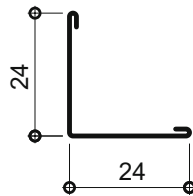

Assortment

Product group		Component description	Length (mm)	Colour	Pcs per pack	Lm per pack	Kg per pack
Wall angle options							
L24x24		L Wall angle 24 x 24mm	3000	02	40	120	16,8
L24x24			3000	02	40	120	19,7
L20x14		L Wall angle 20 x 14mm	3000	02	40	120	14,78
L24x14		L Wall angle 24 x 14mm	3000	02	40	120	15,6

Product description

L24x24

- • Symmetrical 24 x 24mm wall angle with hemmed edges
- Profile can be used from both sides

Body Material thickness 0,33 mm

L24x24

- • Symmetrical 24 x 24mm wall angle with hemmed edges
- Profile can be used from both sides

Body Material thickness 0,4 mm

L20x14

- • Asymmetrical 20 x 14mm wall angle with hemmed edges
- Profile can be used from both sides

• Narrow face to meet high aesthetic requirements
Body Material thickness 0,4 mm

L24x14

- • Asymmetrical 24 x 14mm wall angle with hemmed edges
- Profile can be used from both sides
- Narrow face to meet high aesthetic requirements
- High mounting surface of 24mm

Body Material thickness 0,4 mm