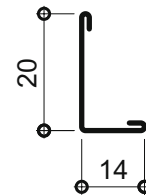

Assortment

Product group		Component description	Length (mm)	Colour	Pcs per pack	Lm per pack	Kg per pack
Wall angle options							
L24x24		L Wall angle 24 x 24mm	3000	02	40	120	16,8
L24x24			3000	02	40	120	19,7
L20x14		L Wall angle 20 x 14mm	3000	02	40	120	14,78
L24x14		L Wall angle 24 x 14mm	3000	02	40	120	15,6

Product description

L24x24

- • Symmetrical 24 x 24mm wall angle with hemmed edges
- Profile can be used from both sides

Body Material thickness 0,33 mm

L24x24

- • Symmetrical 24 x 24mm wall angle with hemmed edges
- Profile can be used from both sides

Body Material thickness 0,4 mm

L20x14

- • Asymmetrical 20 x 14mm wall angle with hemmed edges
- Profile can be used from both sides

• Narrow face to meet high aesthetic requirements
Body Material thickness 0,4 mm

L24x14

- • Asymmetrical 24 x 14mm wall angle with hemmed edges
- Profile can be used from both sides
- Narrow face to meet high aesthetic requirements
- High mounting surface of 24mm

Body Material thickness 0,4 mm